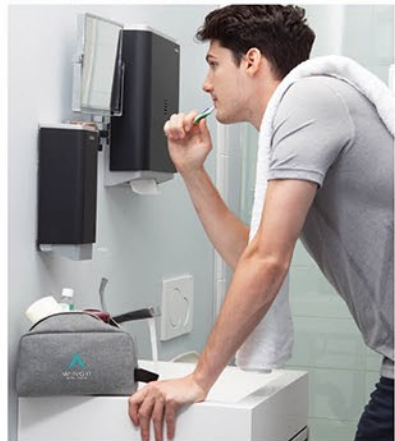

BG700
ACCESSORY CASE

**DIGITAL
NOMAD**

TRAVEL BUG

NOMAD LIFE

Organizational areas

Security features

Perfect styling for
every day use

Grab to go!