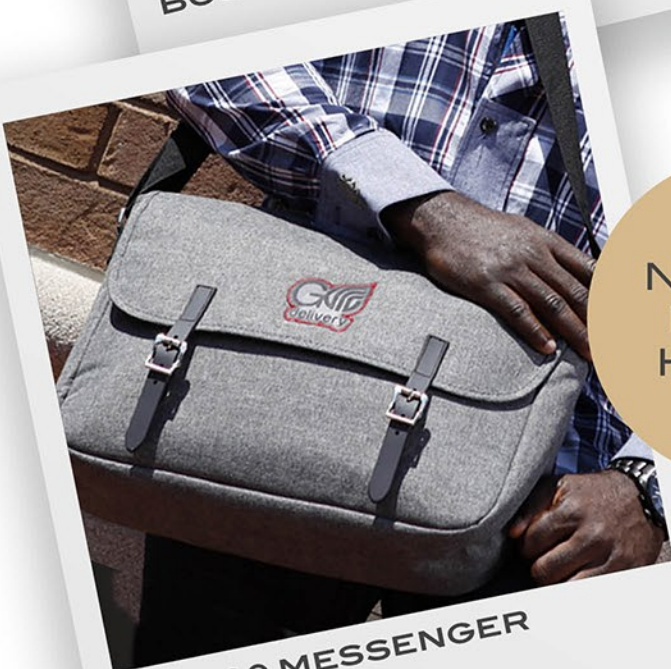

his & hers

BG300 BRIEF

CLASSIC
REVIVAL

BG500 TOTE

BG303 BRIEF

CONCRETE
JUNGLE

BG502 TOTE

REMOVABLE
WRISTLET

BG400 MESSENGER

NOMAD
MUST
HAVES

BG501 TOTE

REMOVABLE
WRISTLET