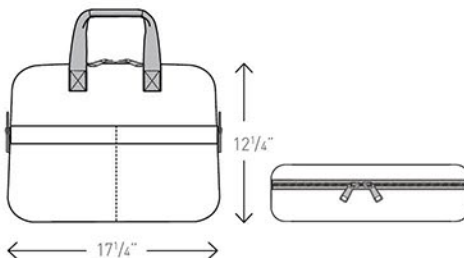

EXTERIOR POCKET FOR EXTRA  
STORAGE CONVERTS TO SLIDE-ON  
LUGGAGE STRAP

#### DEFAULT BRANDING:

SILK SCREENED: Setup: \$80.00 (incl. 1 color/1 location included).

20	30	100	250	400
\$45.00	\$44.00	\$43.00	\$42.00	\$40.00 (5c)

#### DIMENSIONS:

CARRY-ON  
FRIENDLY

LAPTOP  
UP TO 15"

x4 x3  
PACKING  
CAPACITY

360°

PADDED  
LAPTOP  
COMPARTMENT

SLIDE-ON  
LUGGAGE  
STRAP

ADJUSTABLE  
REMOVABLE  
CROSS BODY  
STRAP