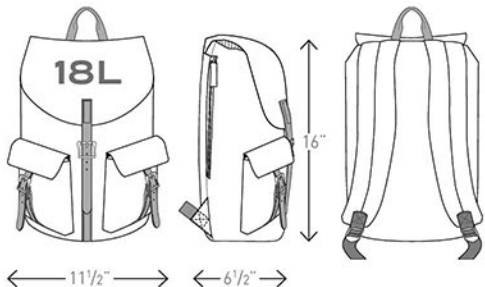

### BG107 Flip-Top Easy-Access Backpack

MESH SHOULDER STRAPS

**DEFAULT BRANDING:**

SILK SCREENED: Setup: \$80.00 (ci).  
1 color/1 location included.

25	35	95	250	500
\$38.00	\$37.00	\$36.00	\$35.00	\$34.00 (ci)

**MAIN MATERIALS**

-  600D Heather grey polyester
-  210D Pin-stripe polyester liner

**DIMENSIONS:**

INTEGRATED FLIP-TOP POCKET

-  LAPTOP UP TO 15"
-  AIR FLOW
-  360° PADDED LAPTOP COMPARTMENT
-  MAGNETIC CLOSURE
-  QUICK-PULL ADJUSTMENT LOOPS
-  DRAWSTRING CLOSURE