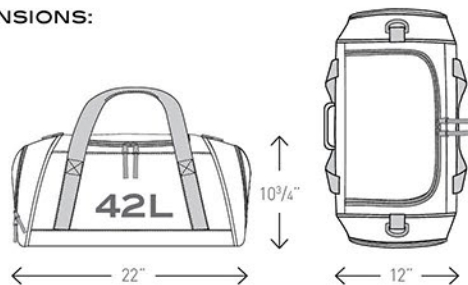

AVAILABLE COLOR:

BLACK

GRAB
HANDLE

ADJUSTABLE
REMOVABLE
CROSS BODY
STRAP

CARRY-ON
FRIENDLY

SWEAT
RESISTANT
COMPARTMENT

DIMENSIONS:

NEW