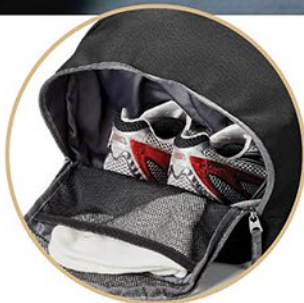

BEAST GEAR BG208 Duffel

SHOE COMPARTMENT
WITH INTEGRATED
MESH SOCK POCKET

WATER RESISTANT
FLIP-TOP TECH
COMPARTMENT

SWEAT RESISTANT
COMPARTMENT

MESH STRAP
STABILIZER

4CP BRANDPATCH

LARGE U-SHAPE
TOP OPENING

DEFAULT BRANDING:

4CP FLEX TRANSFER: Setup: \$100.00 (ex. 1 location included).

20	50	100	250	500
\$48.00	\$47.00	\$46.00	\$45.00	\$44.00 (SC)

MAIN MATERIALS

Double coated and textured rich 300D polyester

AVAILABLE COLOR:

BLACK

GRAB
HANDLE

ADJUSTABLE
REMOVABLE
CROSS BODY
STRAP

CARRY-ON
FRIENDLY

SWEAT
RESISTANT
COMPARTMENT

DIMENSIONS:

NEW