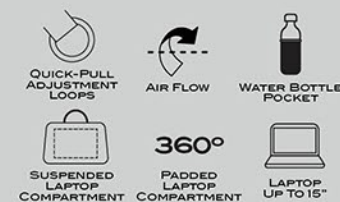

AVAILABLE COLOR:

 BLACK

DEFAULT BRANDING
4CP FLEX TRANSFER

AS LOW AS:
\$40⁰⁰ (C)
Minimum
400 units

4CP FLEX TRANSFER

BG108 Backpack

AVAILABLE BRANDING OPTIONS:
4CP Flex Transfer, BrandShield, BrandPatch,
4CP BrandPatch

MAIN MATERIALS
Double coated and textured rich 300D polyester

AVAILABLE COLOR:

 BLACK

DEFAULT BRANDING
4CP FLEX TRANSFER

AS LOW AS:
\$31⁰⁰ (C)
Minimum
500 units

BRANDPATCH AND
4CP FLEX TRANSFER

BG109 Backpack with Sling Front