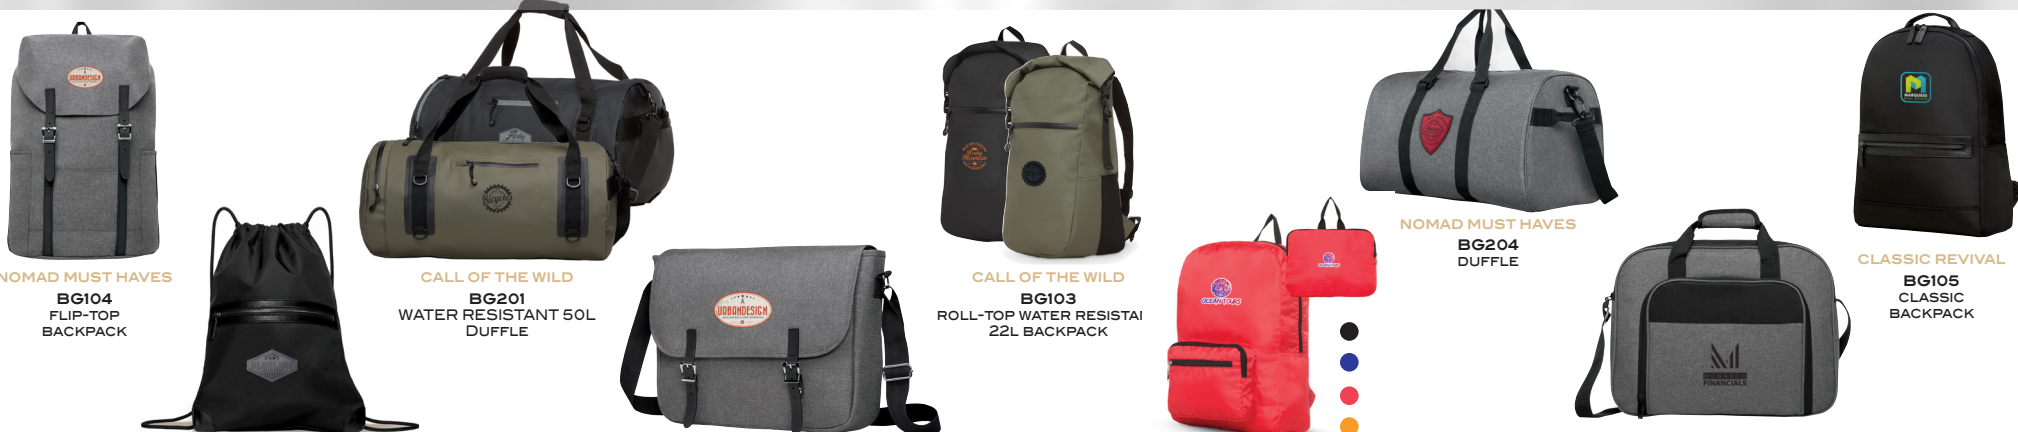

CLASSIC REVIVAL
BG600
UPSCALE
DRAWSTRING

CALL OF THE WILD
BG201
WATER RESISTANT 50L
DUFFEL

NOMAD MUST HAVES
BG400
MESSENGER

CALL OF THE WILD
BG103
ROLL-TOP WATER RESISTANT
22L BACKPACK

MAKE IT POP
BG100
PACKABLE
BACKPACK

NOMAD MUST HAVES
BG204
DUFFEL

BUSINESS SMART
BG301
BRIEF

CLASSIC REVIVAL
BG105
CLASSIC
BACKPACK

PLATINUM KIT \$200 (KIT WITH ITEMS IN ALL AVAILABLE COLORS)

NOMAD MUST HAVES
BG104
FLIP-TOP
BACKPACK

CLASSIC REVIVAL
BG600
UPSCALE
DRAWSTRING